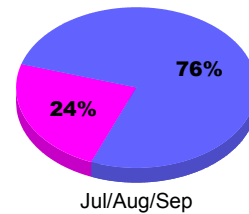

**Membership Results
2011-2012**

**Membership
2010-2011**

Month	Net Memb Goal	Actual New Memb	Actual Dropped Memb	Gain/Loss of Memb	Gain/Loss of Memb
Jul/Aug/Sep		110	-141	-31	335
Totals		110	-141	-31	335

Membership Results 2011-2012

Goal, New, Dropped, Gain/Loss

Comparison of Membership Gain/Loss

Current Year Compared to the Previous Year

Gender Comparison 2011-2012

Male Female