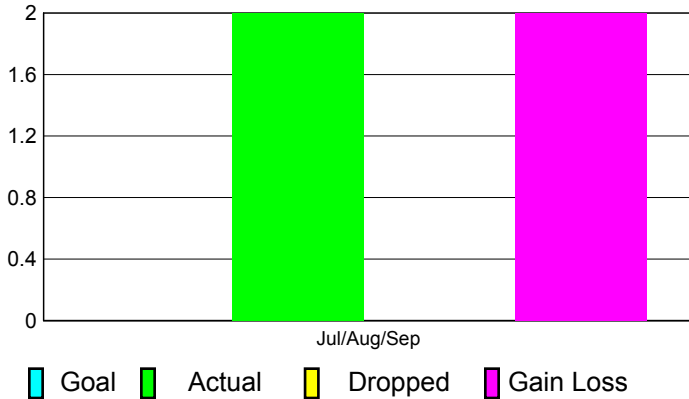

2011-2012 GMT Reports for District (or Undistricted) **District 324B3**

GMT: **M NAGARAJAN**

Location: **INDIA**

GMT CA: **6**

CLUBS

**Club Results
2011-2012**

**Clubs
2010-2011**

Month	New Club Goal	Actual New Clubs	Actual Dropped Clubs	Gain/Loss of Clubs	Gain/Loss of Clubs
Jul/Aug/Sep		2	0	2	7
Totals		2	0	2	7

Club Results 2011-2012

Goal, New, Dropped, Gain/Loss

Comparison of Club Gain/Loss

Current Year Compared to the Previous Year

YTD Status Quo Clubs 2011-2012

Status Quo Clubs Compared to Status Quo Members

MEMBERSHIP