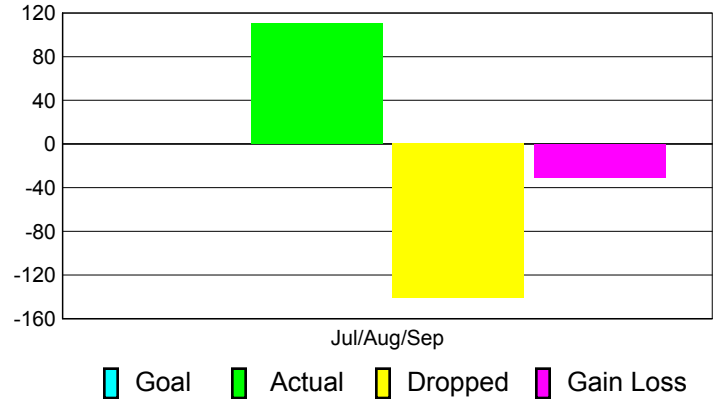

Membership Results 2011-2012

Goal, New, Dropped, Gain/Loss