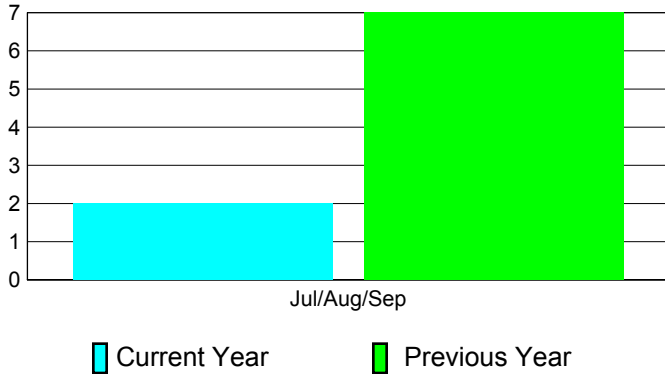

2011-2012 GMT Reports for District (or Undistricted) **District 324B3**

GMT: **M NAGARAJAN**

Location: **INDIA**

GMT CA: **6**

CLUBS

**Club Results
2011-2012**

**Clubs
2010-2011**

Month	New Club Goal	Actual New Clubs	Actual Dropped Clubs	Gain/Loss of Clubs	Gain/Loss of Clubs
Jul/Aug/Sep		2	0	2	7
Totals		2	0	2	7

Club Results 2011-2012

Goal, New, Dropped, Gain/Loss

Comparison of Club Gain/Loss

Current Year Compared to the Previous Year

YTD Status Quo Clubs 2011-2012

Status Quo Clubs Compared to Status Quo Members

MEMBERSHIP